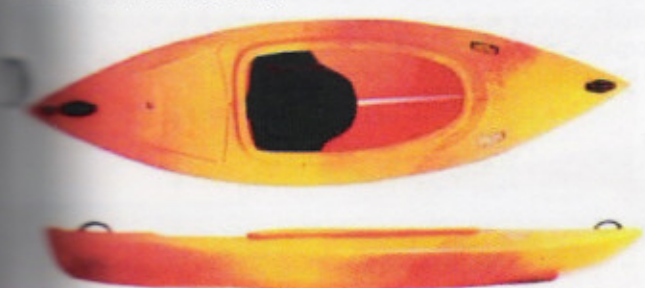

OCEAN RIVER DOLPHIN

C125-80 DOLPHIN

Our "Dolphin" features a light weight ultra stable hull, adjustable foot rest and seat back and buoyancy tanks in the front and rear.

Length	290 cm
Width	76 cm
Weight	19 Kg
Max. Load	150 Kg